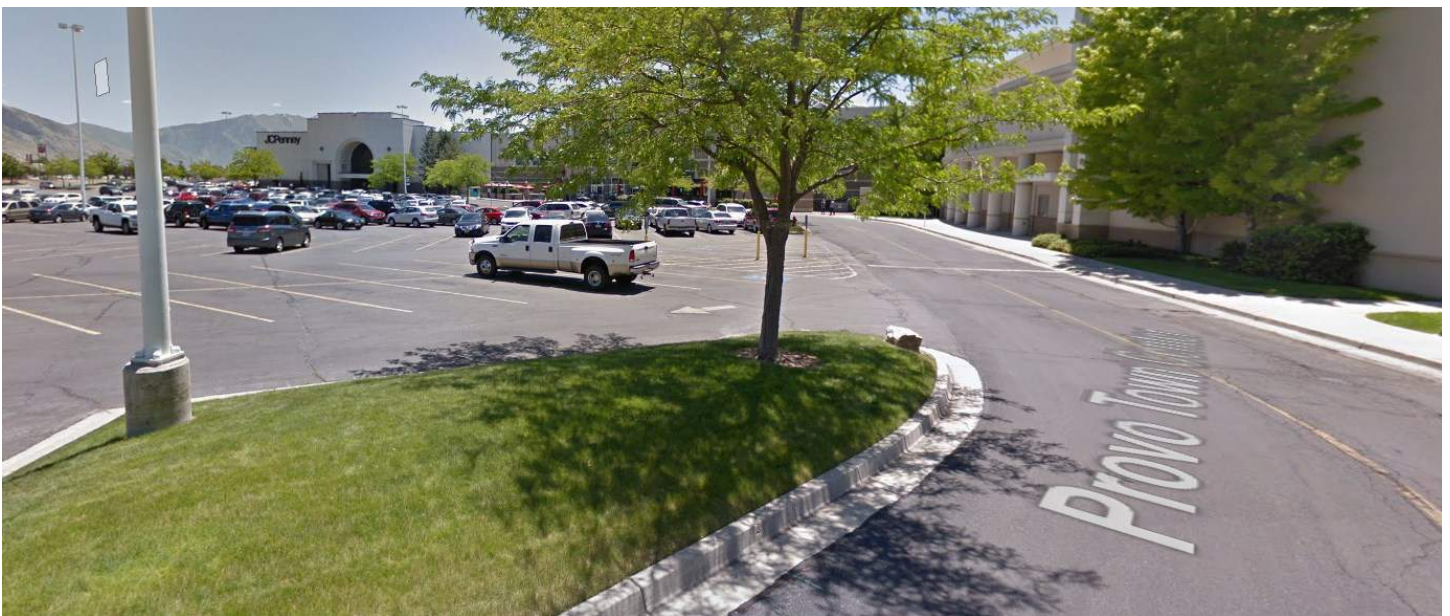

TIMPANOGOS TECH CENTER

Shuttle Stops

11

Shuttle Stop 11 will be on the sidewalk at the Provo Town Center Mall. (Pictured Above)